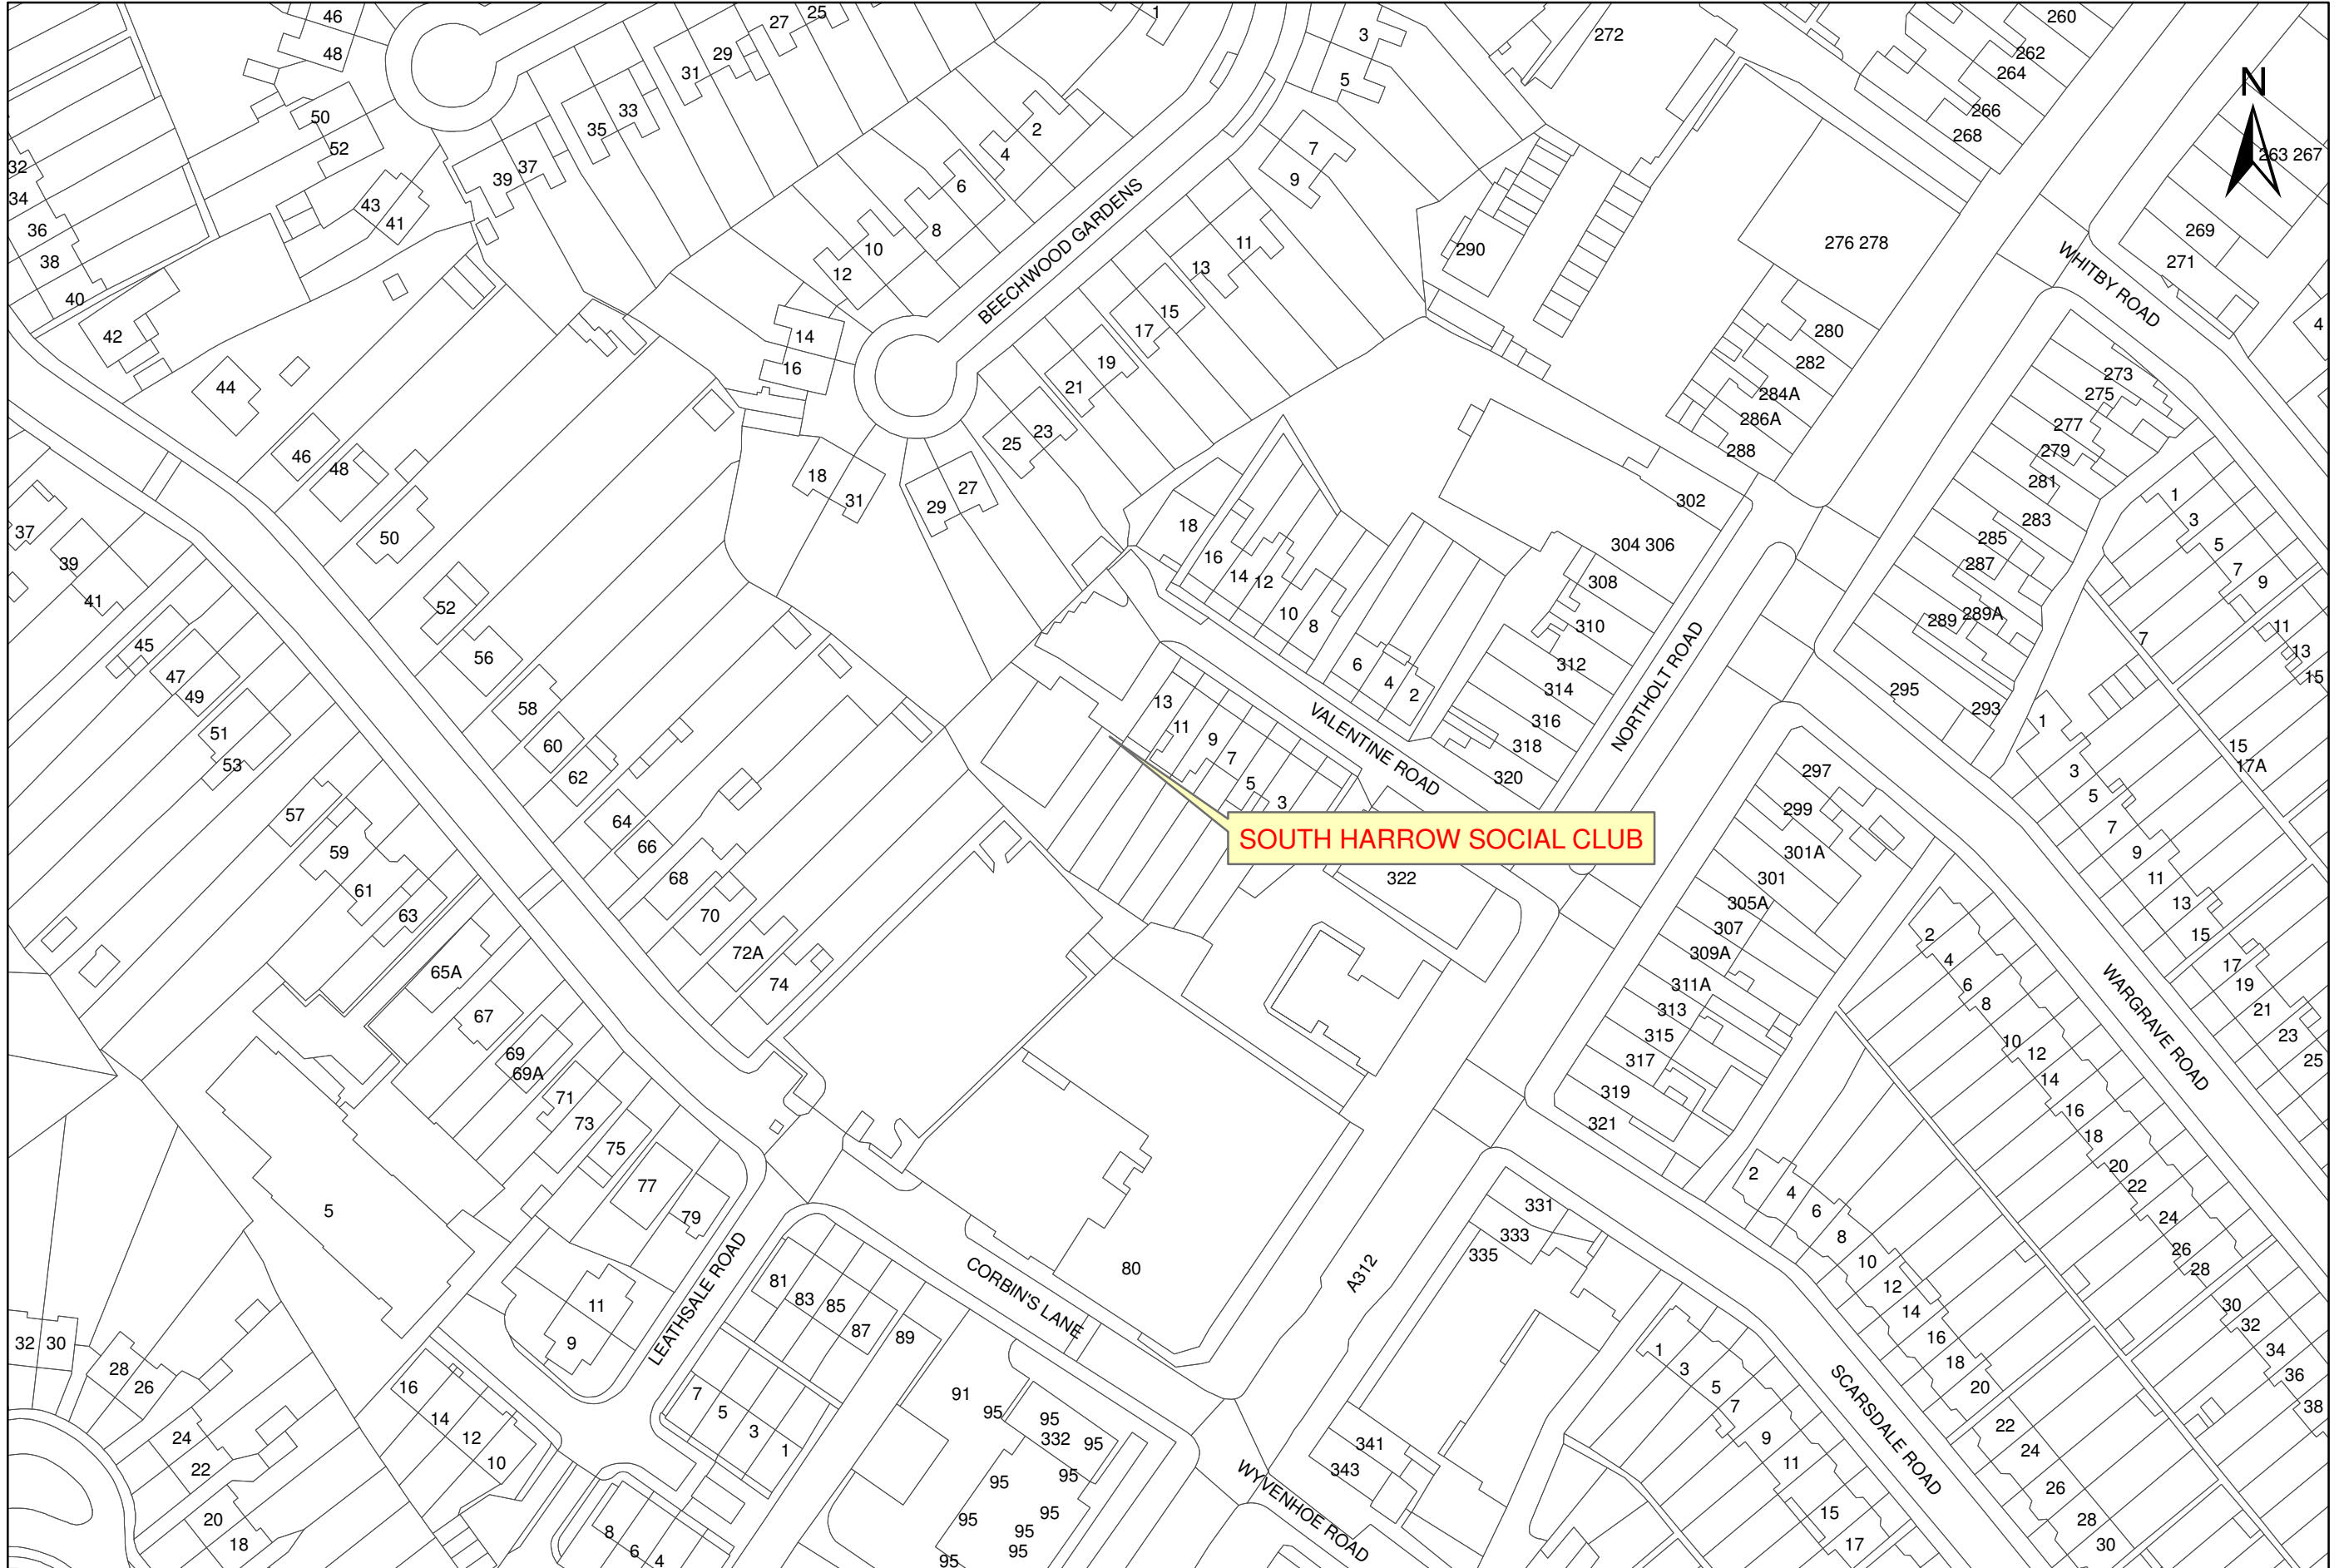

Appendix C - Location (GIS) Map

VALENTINE ROAD/CORBINS LANE/NORTHOLT ROAD/BEECHWOOD GARDENS  
SOUTH HARROW SOCIAL CLUB  
1:1000 - 13/03/13

This map is reproduced from Ordnance Survey material with the permission of Ordnance Survey on behalf of the controller of Her Majesty's Stationery Office. Crown Copyright. Unauthorised reproduction infringes Crown Copyright and may lead to prosecutions or civil proceedings. London Borough of Harrow LA.100019206. 2007.